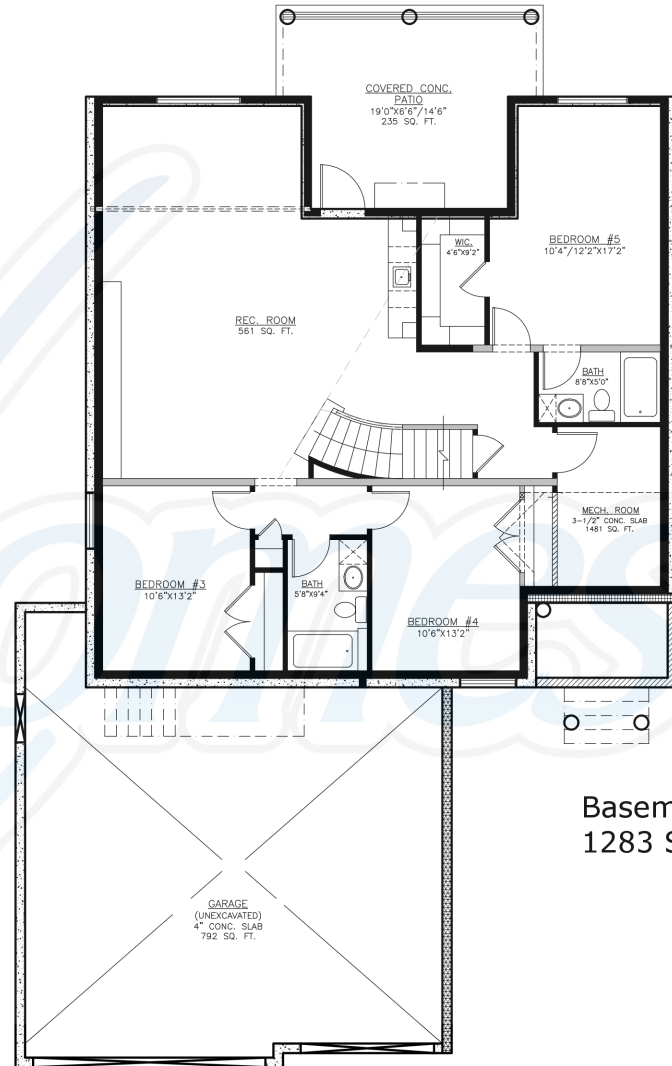

Main Floor  
1592 SqFt.

Basement  
1283 SqFt.

# The Talahassee II

1592 SqFt