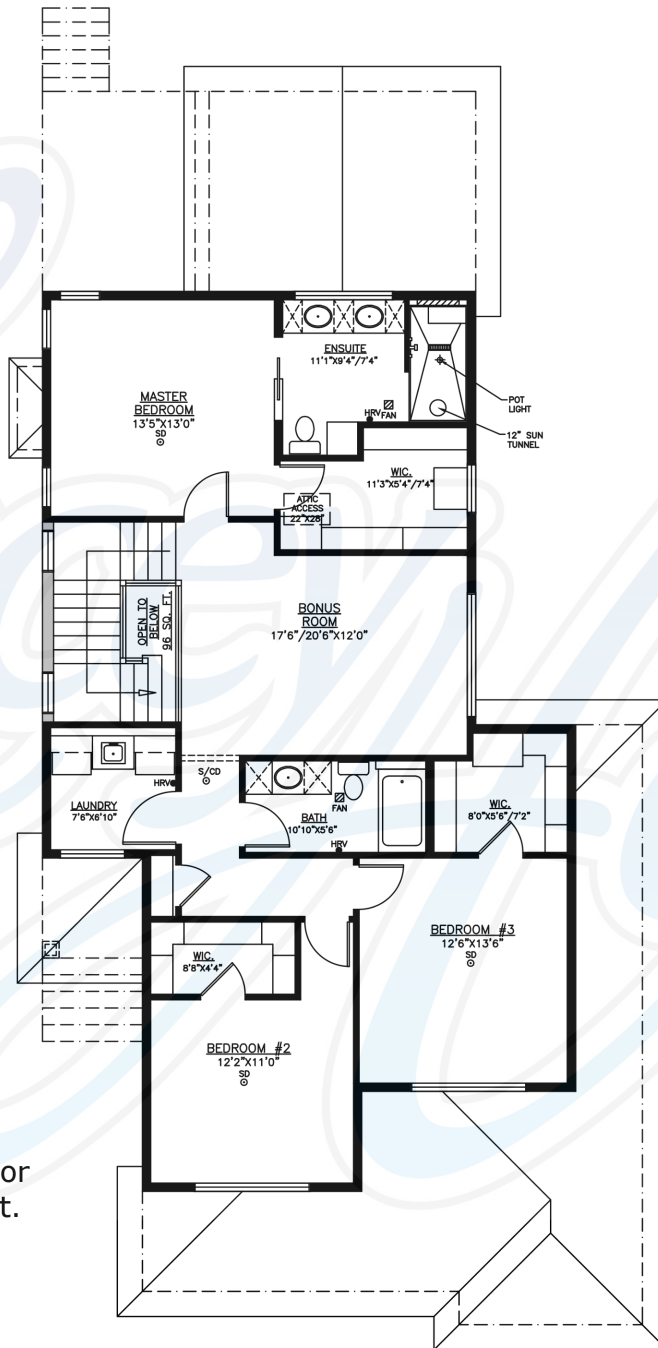

Main Floor
884 SqFt.

2nd Floor
1279 SqFt.

Basement
604 SqFt.

The Orchid

2163 SqFt